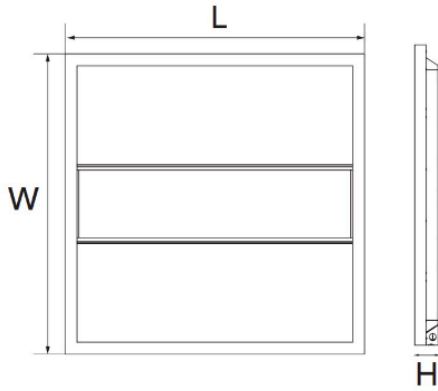

### Certifications:

| Model No. | Size    | Power    | Efficacy | Lumens                | Field Adjustable CCT          | Weight   |
|-----------|---------|----------|----------|-----------------------|-------------------------------|----------|
| AB-22-23  | 2' x 2' | 20/25/30 | 125 lm/w | 2,500 / 3,125 / 3,750 | 3,500 K<br>4,000 K<br>5,000 K | 5.28 lbs |
| AB-22-24  | 2' x 2' | 20/30/40 | 125 lm/w | 2,500 / 3,750 / 5,000 |                               | 5.28 lbs |
| AB-14-24  | 2' x 4' | 20/30/40 | 125 lm/w | 2,500 / 3,750 / 5,000 |                               | 6.27 lbs |
| AB-24-34  | 1' x 4' | 30/35/40 | 125 lm/w | 3,750 / 4,375 / 5,000 |                               | 8.80 lbs |
| AB-24-35  | 1' x 4' | 30/40/50 | 125 lm/w | 3,750 / 5,000 / 6,250 |                               | 8.80 lbs |

## Dimensions

| Size (FT) | LxWxH               |
|-----------|---------------------|
| 2x2       | 23.74"x23.74"x1.97" |
| 1x4       | 47.76"x11.93"x1.97" |
| 2x4       | 47.76"x23.74"x1.97" |