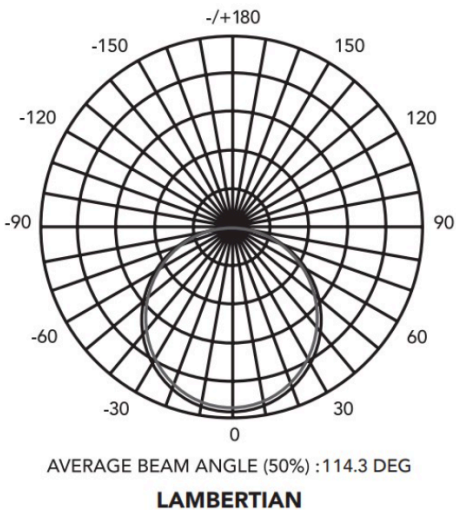

### Certifications:

| Model No. | Size    | Power    | Efficacy | Lumens                | Field Adjustable CCT          | Weight   |
|-----------|---------|----------|----------|-----------------------|-------------------------------|----------|
| AB-22-23  | 2' x 2' | 20/25/30 | 125 lm/w | 2,500 / 3,125 / 3,750 | 3,500 K<br>4,000 K<br>5,000 K | 5.28 lbs |
| AB-22-24  | 2' x 2' | 20/30/40 | 125 lm/w | 2,500 / 3,750 / 5,000 |                               | 5.28 lbs |
| AB-14-24  | 2' x 4' | 20/30/40 | 125 lm/w | 2,500 / 3,750 / 5,000 |                               | 6.27 lbs |
| AB-24-34  | 1' x 4' | 30/35/40 | 125 lm/w | 3,750 / 4,375 / 5,000 |                               | 8.80 lbs |
| AB-24-35  | 1' x 4' | 30/40/50 | 125 lm/w | 3,750 / 5,000 / 6,250 |                               | 8.80 lbs |

## Dimensions

| Size (FT) | LxWxH               |
|-----------|---------------------|
| 2x2       | 23.74"x23.74"x1.97" |
| 1x4       | 47.76"x11.93"x1.97" |
| 2x4       | 47.76"x23.74"x1.97" |

## Photometry