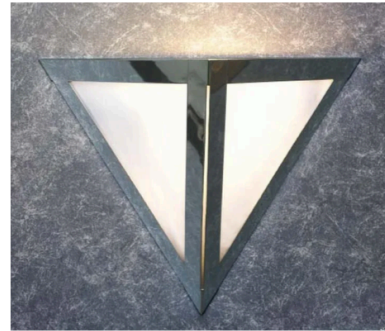

Framed Pyramid Item#C-S48
Architectural Metal Framed Pyramid Wall Sconce with White Acrylic Diffusers.