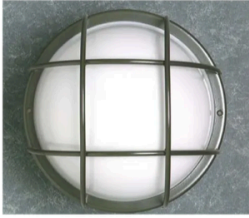

Bell Globe

Item#C-A26

Architectural Globe Sconce with Decorative Bell Shade Spinning and Rounded Arm Mount.
Brass Construction
Size: 12"w x 14"H x 14"Ex.
Lamping: 1 Med. Base 60W, 120V
Finish: BK, BZ, WT, Chemical Stain

Disc Jelly Jar

Item#C-A24

Architectural Jelly Jar Sconce with Decorative Flat Ring and Straight Arm Mount.

New York

Item#C-W28

Architectural Sconce with Decorative Shade Spinning and Rounded Arm Mount.
Brass or Aluminum
Shown in Silver Powder coated (SPC)
Size: 8-1/2"w x 9.5"Ex
Lamping: 1 Med. Base, 60w, 120v
Finish: Silver, Brassy, BK, BZ or WT

Caged Globe

Item#C-W15

Architectural Globe Sconce with Decorative Cage and Round Tube Arm.
Size: 10"w x 13"ext
Other Shade Sizes: 12"w x 14"
Finish: BK, BZ, Red, Blue

Flush-mount Fixtures

West Coast

Item#C-S36