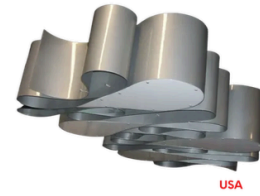

Item#CP42

Large Rectangular Pendant.

Steel Or Brass Construction

Diffuser in Clear Glass

Finished in Matte Black Powder Coated (MBC) (Indoor)

Horizon

#C-Pn-40

Large Double Ring Pendant.
Steel Construction Finished in Texture Black Powder Coated (Indoor)
Model
C-Pn-40
Size: 36"dia x 36"h, 48"-72"OAH
C-Pn-40-48
Size: 48"dia x 40"H, 58"-84" OAH
C-Pn-40-60,
Size: 60"dia x 52"H, 64"-96" OAH
Finish: BK, BZ, Powder Coated
Lamping: CB, 40w Max. 120V
* Custom Sizes Avail. Contact Factory.

USA

Tubular Illuminator

#C-Pn-35

Architectural Aluminum Down Light Pendant

Shown in Brass Stain Finish (BB)
Sizes: 5"dia. x 30"h, & 48" Stem
Lamping: 1, Med. Base 60W, 120V
Finishes: Brass Stained, BK, Wt, BZ & AB, Brush Alum.
Indoor.