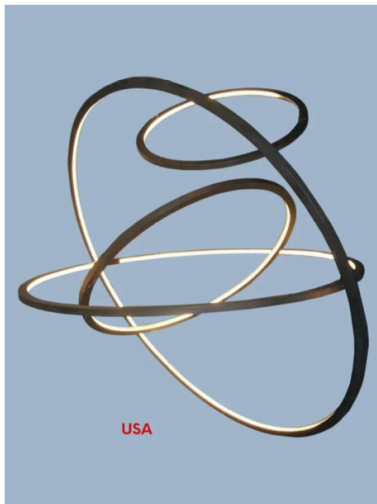

Glowing Circles

#C-Pn-46

4 Ring Chandelier Pendant.

Steel Construction Held with Aircraft Cable LED Strip Illuminated

Shown in Matte Black Powder Coated (MBC) (Indoor)

Size: 58" dia x 54" h 65"-84" OAH Adjustable

Lamping: LED, STRIP, 12V, with 120/277 VAC

Dimmable driver.

Finish: Brassy, BK, BZ & Silver P/C

* Custom sizes and configurations are available.