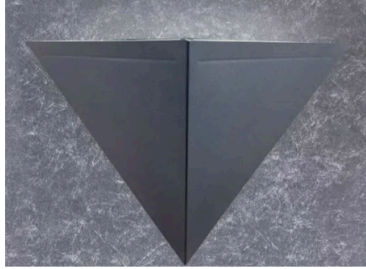

Metal Pyramid Item#C-S47
Architectural Pyramid Sconce with Up-light Only.