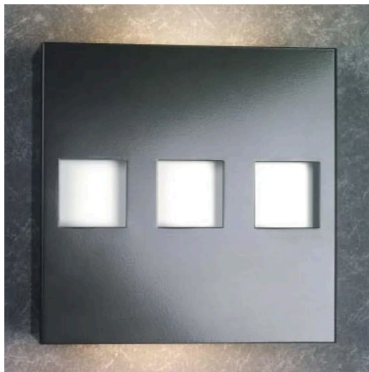

Laser Box Item#C-S49
Architectural Box Sconce with Laser Cut Windows and White Acrylic Diffusers.