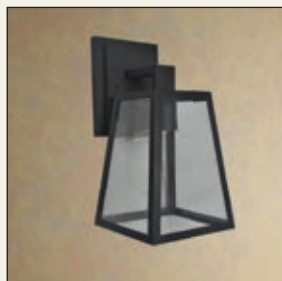

Shown: Natural Bronze

MODEL: C-WA-2038
MODEL NAME: RUBY WA
LAMPING: 1, MB, 60W
SIZE: 8"W X 12.5"H X 8.5"EX