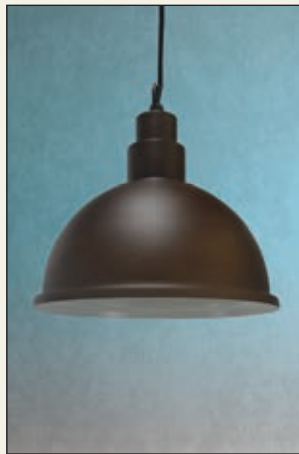

Mailboxes

Made in USA

12 Volts

Hanging Lights (HT)

Shown: Natural Bronze
 MODEL: **C-MI-85**
 MODEL NAME: **MAIL BOX I**
 SIZE: **9"W X 12"H X 5.5"EX**

Shown: Gun Metal
 MODEL: **C-MI-90**
 MODEL NAME: **MAIL BOX II**
 SIZE: **12"W X 10"H X 10"EX**