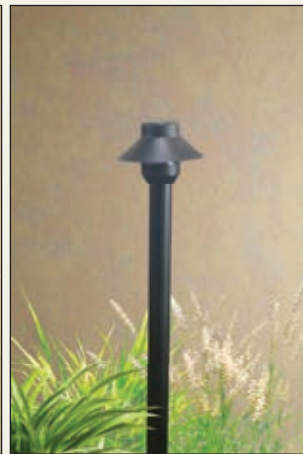

Shown: Gun Metal

MODEL: C-PA-202
MODEL NAME: BLOSSOM I
LAMPING: G4, 2.5W
SIZE: 3"DIA X 16"H