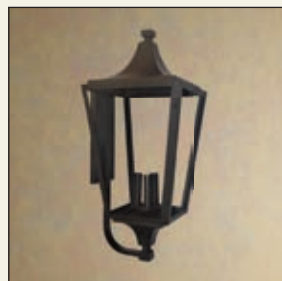

Shown: Bronze

MODEL: C-WA-2040
MODEL NAME: SEDONA
LAMPING: 3, CB, 40W
SIZE: 11"W X 23.5"H X 13"EX