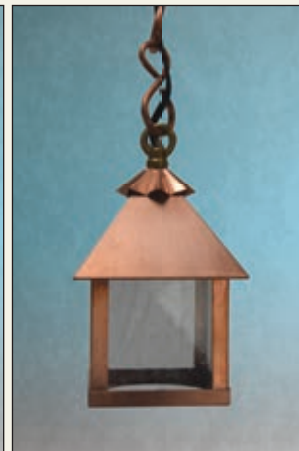

Shown: Copper
MODEL: **C-HT-735**
MODEL NAME: **DUSK SPARK CP**
LAMPING: **CB, 3W**
SIZE: **5-1/4"W X 6.5"H W/ 3 S-LINKS**