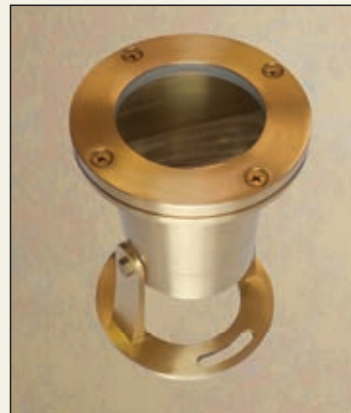

Shown: Raw Brass

MODEL: **C-UW-932**
MODEL NAME: **UNDER WATER**
LAMPING: **MR16, 4W**
SIZE: **3.5"DIA X 4"H**