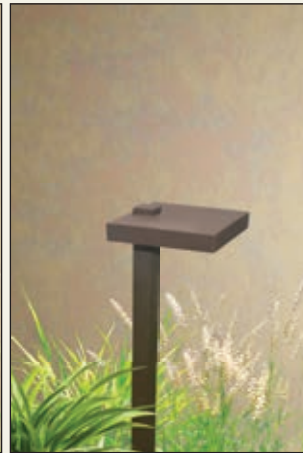

Shown: Bronze

MODEL: C-PA-191**
MODEL NAME: SHORT SQUARE
LAMPING: G4, 2.5W
SIZE: 5"SQX16"H