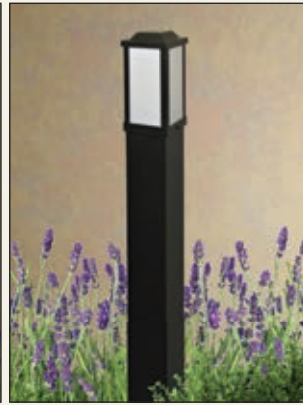

Shown: Bronze P/C

MODEL: **C-BOL-6010-A**
MODEL NAME: **ARIZONA BL**
LAMPING: **1, MB, 60W, 120V**
SIZE: **4-1/4"SQ X 42"H**