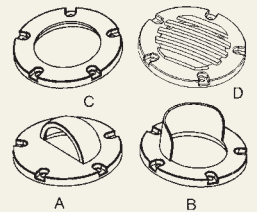

MODEL: **C-IG-917-LID**
FINISH: **NATURAL BRONZE**
SIZE: **4.85"DIA.**