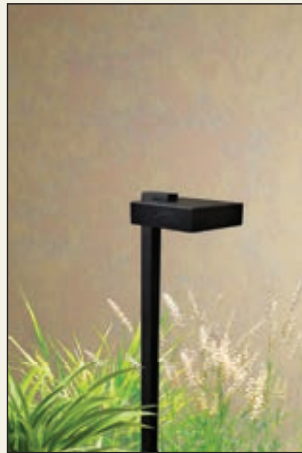

Shown: Gun Metal

MODEL: C-PA-190**
MODEL NAME: BOXTOP PL
LAMPING: G4 JC 2.5W
SIZE: 5"SQX21"HX6"EX *