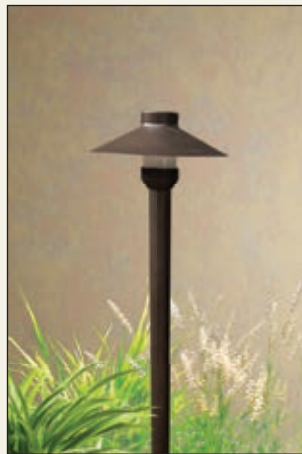

Shown: Bronze

MODEL: C-PA-201
MODEL NAME: PANSY
LAMPING: G4, 2.5W
SIZE: 7"WX20"H