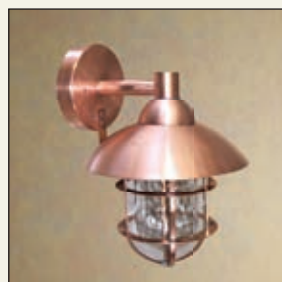

Shown: Copper

MODEL: C-WA-2062
MODEL NAME: CAMBRIA WA
LAMPING: 1, MB, 60W
SIZE: 8"W X 11.5"H X 10"EX