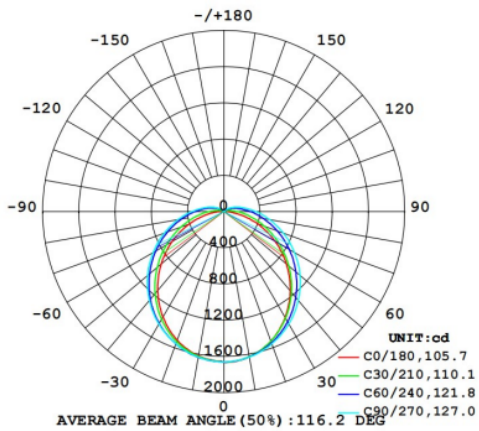

### Certifications:

Model No.	Size	Selectable Wattage	Efficacy	Lumens	CCT Selectable
VCWS	2ft	15 / 20 / 25	130 lm/w	1,950 / 2,600 / 3,250	3,500 / 4,000K / 5,000K
	4ft	20 / 30 / 40		2,600 / 3,900 / 5,200	
		36 / 42 / 48		4,680 / 5,460 / 6,240	
		30 / 40 / 50		3,900 / 5,200 / 6,500	

## Dimensions

Size (FT)	LxWxH
2	23.62"x4.96"x3.58"
4	47.24"x4.96"x3.58"

## Photometry